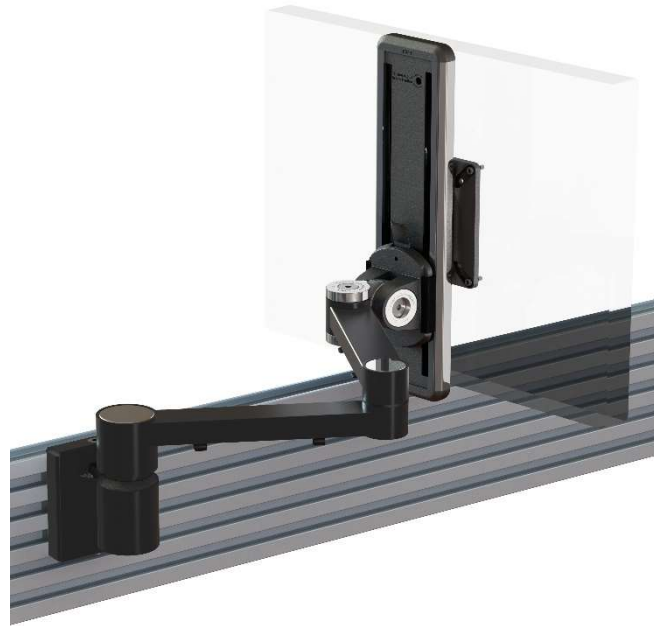

XSTREAM dual beam arm with front end ratchet adjustment and tool rail fixing

Product Specification

Product code	XSTREAMCOMB08B - black
Weight capacity	10kg
Max forward extension	455mm
VESA	75mm & 100mm VESA compliant
Movement	Height adjustment, tilt, swivel, rotation and reach
Height adjustment	Max height adjustment 135mm from desk top
Fixings	Tool rail fixing

Additional Information

Single beam arm with manual height adjustment

Additional +/- 70mm available with ratchet mechanism

Lockable quick release VESA function

Compact – folds back into a space of 40mm

Silver – XSTREAMCOMB08S - RAL code 9006