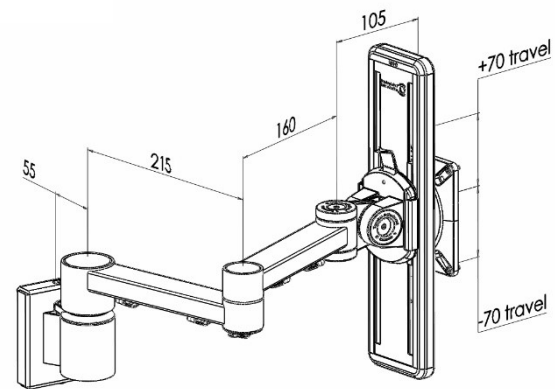

XSTREAM dual beam arm with front end ratchet adjustment and tool rail fixing

Product Specification

Product code	XSTREAMCOMB08B - black
Weight capacity	10kg
Max forward extension	455mm
VESA	75mm & 100mm VESA compliant
Movement	Height adjustment, tilt, swivel, rotation and reach
Height adjustment	Max height adjustment 135mm from desk top
Fixings	Tool rail fixing

Additional Information

Single beam arm with manual height adjustment

Additional +/- 70mm available with ratchet mechanism

Lockable quick release VESA function

Compact – folds back into a space of 40mm

Silver – XSTREAMCOMB08S - RAL code 9006